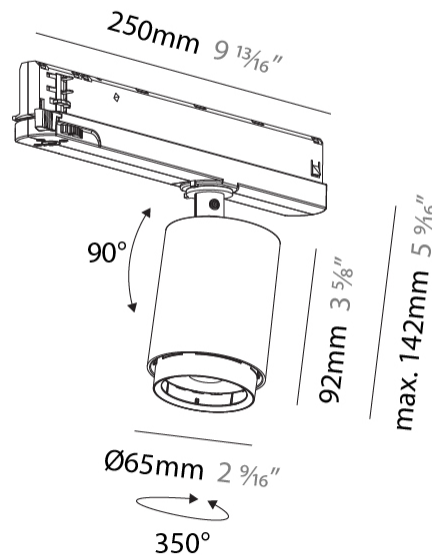

GENERAL

Series: Centriq
Subseries: Centriq In Flex
Brand: Prolicht
Division: Architectural
Mounting Type: Track
Subcategory: Spots

PHYSICAL

Shape: Cylinder
Diameter (mm): 65
Diameter (in): 2 9/16
Length (mm): 250
Length (in): 9 13/16
Height (mm): 142
Height (in): 5 9/16
Light Distribution: Adjustable / Direct
Weight (kg): 0.62

Fixture Finish: SSR / BKV / CWI / CRY / HAB / LAG / UFT / ITA / RUA / RUR / MIC / FTG / MYG / TWT / LOD / PUS / FRO / FUP / KIA / POP / BLS / SPG / MEY / GOH / GUM / CHC / COM / ABZ / JAG / OBR / MOS / ROR

Holder Finish: WHI / BLK

Accent Finish: SSR / BKV / CWI / CRY / HAB / LAG / UFT / ITA / RUA / RUR / MIC / FTG / MYG / TWT / LOD / PUS / FRO / FUP / KIA / POP / BLS / SPG / MEY / GOH / GUM / CHC / COM / ABZ / JAG

Fixture Material: Aluminum

ELECTRICAL

Lamp Type: LED (Zhaga Standard)
Input Wattage (W): 20
Total Output Wattage (W): 18.1
Dimming: Non-Dimmable / 0-10V Dimming
Driver Included: Yes
Driver Location: Integrated
Driver Type: Constant Current - 120Vac
Driver Class: Class 2
Input Voltage (V): 120

LED

Number of LEDs: 1
Color Temperature (°K): 2700 / 3000 / 3500 / 4000
Max. Delivered Lumen (lm): 1207 / 1300 / 1376 / 1380
Nominal Lumen (lm): 1672 / 1800 / 1905 / 1910
CRI: >90 CRI
Lamp Life (hrs): 50000

OPTICAL

Reflector°: Adjustable 14 - 44
Adjustability: Rotational 360°; Tilt 90° (±45°)

RATINGS AND CERTIFICATIONS

Certified By: Certified for North American Standards
IP rating: IP20