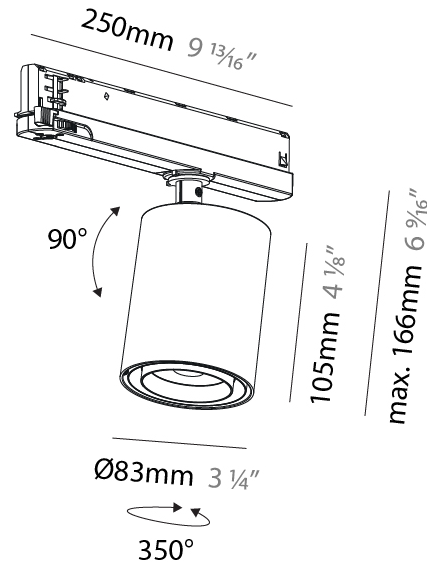

OPTICAL

Reflector°: Adjustable 14 - 44
 Adjustability: Rotational 360°; Tilt 90° (±45°)

RATINGS AND CERTIFICATIONS

Certified By: Certified for North American Standards
 IP rating: IP20

CENTRIQ IN FLEX TRACK