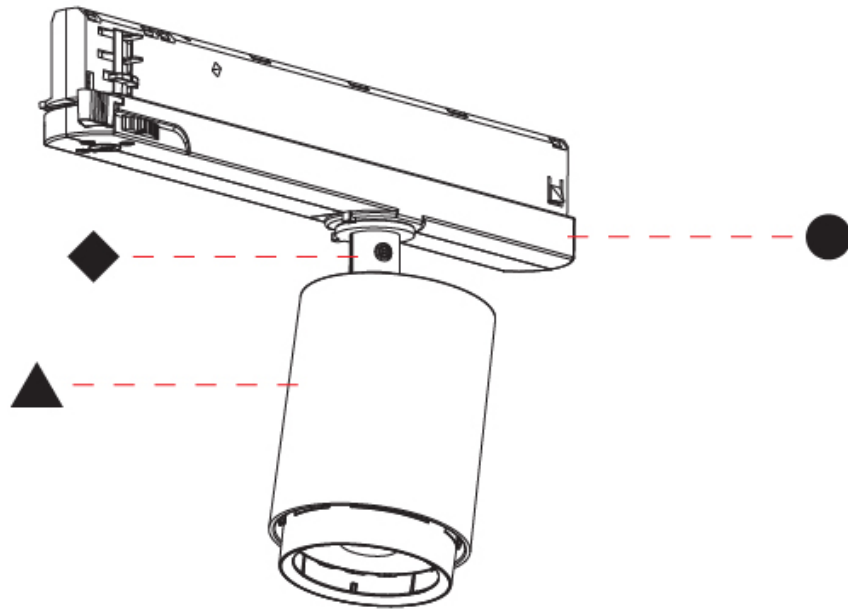

A3T220-

PROJECT _____

TYPE _____

SPECIFIER _____

QUANTITY _____

DATE _____

A