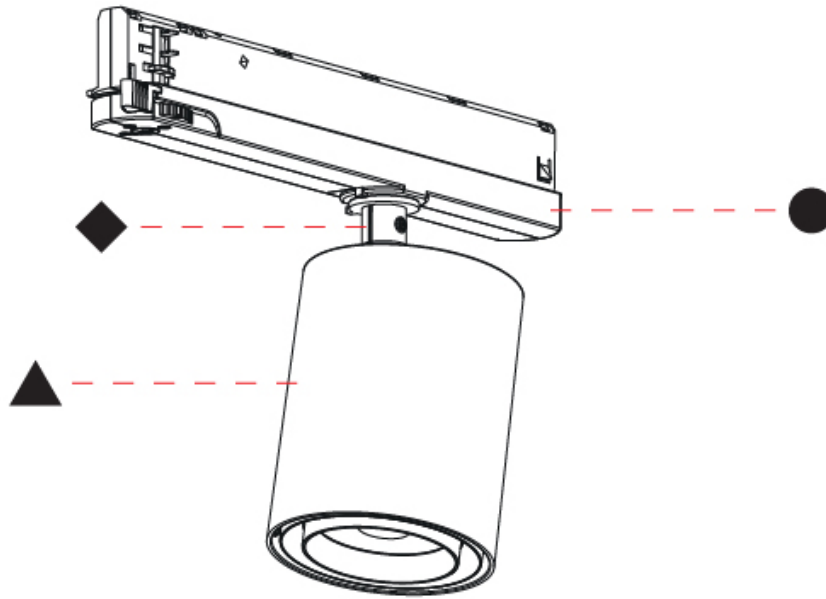

CENTRIQ IN FLEX TRACK

A3T221-

PROJECT _____

TYPE _____

SPECIFIER _____

QUANTITY _____

DATE _____

A